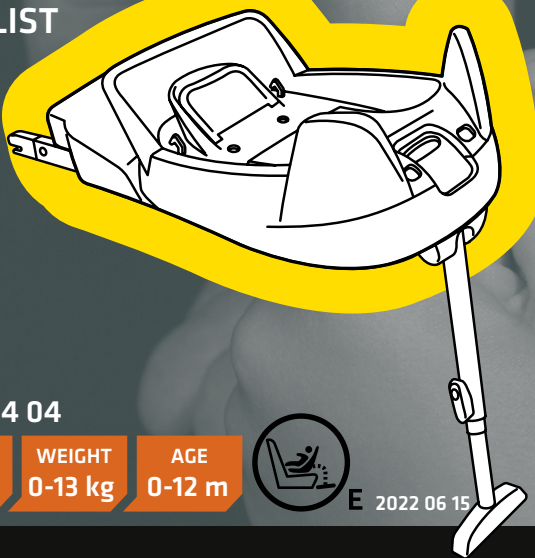

CAR LIST

ECE R44 04

GROUP 0+ WEIGHT 0-13 kg AGE 0-12 m

2022 06 15

BeSafe

HTS BeSafe as

N-3535 Krøderen, Norway - www.besafe.com

BeSafe

Recommendation list for cars and installation of IZI Go Isofix

Note: The car manual is the leading guideline and must always be followed. This car list does not limit or guarantee the fit of this child seat.

This child seat is a semi-universal Isofix child restraint system. It is approved to regulation R44-04 series of amendments for general use in vehicles fitted with Isofix anchorage systems.

This child seat will fit vehicles with positions approved as Isofix positions (as detailed in the vehicle handbook), depending on category of the child and of the fixture. The mass group and the Isofix size class for which this device is intended is : D.