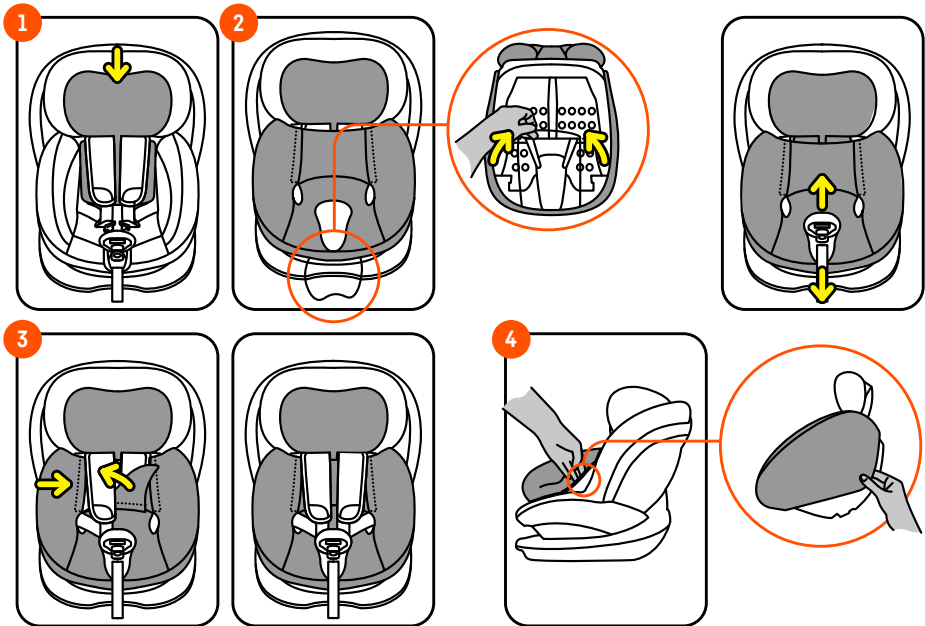

Usage

Outside: 95% rayon (from bamboo), 5% elastane
Inside: 97% cotton, 3% elastane

gentle
wash

do not
bleach

do not
tumble dry

do not
iron

do not dry
clean

dry
flat

GB Contents: Child Seat Cover - 2 parts.
Cleaning instructions: Wash with similar
colours. **Warranty:** for details please visit
www.besafe.com

NO/DK Innhold: Beskyttelsestrekk - 2
deler. **Vaskeanvisning:** Vaskes med
lignende farger. **Garanti:** se www.besafe.com for
detaljer.

SE Innehåll: Överdragsklädsel 2 delar
Tvättråd: Tvättas med liknande färger. **För
detaljerade garantivillkor** vänligen besök besafe.com

FI Sisätää: Istuinpäällinen - 2 osaa.
Puhdistusohjeet: Pese samanväristen
joukossa. **Takuu:** tarkista yksityiskohtainen erittely
osoitteesta www.besafe.com

DE Inhalte: Autokindersitz-Bezug
(zweiteilig). **Reinigungsanleitung:** Mit
ähnlichen Farben waschen. **Garantie:** Einzelheiten
zur Garantie finden Sie unter www.besafe.de

NL Inhoud: Kinderstoel-beschermhoes - 2
delen. **Schoonmaakinstructies:** Wassen met
soortgelijke kleuren. **Garantie:** voor details kunt u
terecht op www.besafe.com

FR Contient: Housse de protection - 2
parties. **Instructions de lavage:** Laver avec
des couleurs similaires. **Garantie:** voir détails sur
www.besafe.com

ES Contenido: Funda para sillas de niños - 2
piezas. **Instrucciones de limpieza:** Lavar
con colores similares. **Garantía:** para obtener más
información, visite www.besafe.com