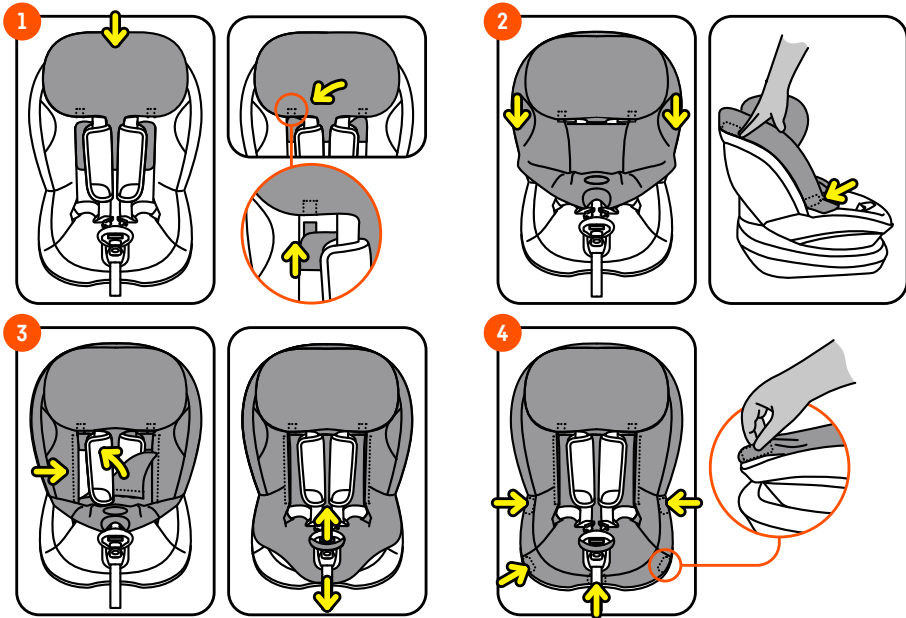

Child Seat Cover

For BeSafe iZi Modular/iZi Twist/iZi Turn

For BeSafe
child car seats

Crash-tested

Use the child seat cover over your child car seat's cover to protect it from dirt and keep it cool in warmer temperatures.

BeSafe[®]
Scandinavian
Safety

Usage

Outside: 95% rayon (from bamboo), 5% elastane
 Inside: 97% cotton, 3% elastane

gentle wash

do not bleach

do not tumble dry

do not iron

do not dry clean

dry flat

GB Contents: Child Seat Cover - 2 parts.
Cleaning instructions: Wash with similar colours.
Warranty: for details please visit www.besafe.com

NO/DK Innhold: Beskyttelsestrekk - 2 deler.
Vaskeanvisning: Vaskes med lignende farger.
Garanti: se www.besafe.com for detaljer.