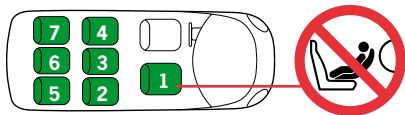

This child seat is suitable for fixing into the seat positions of the cars listed below, providing approved ISOfix points are fitted and available and the car manual does not forbid the installation of this type of child seat. Seat positions in other cars may also be suitable to accept this child restraint, however we have not yet tested that combination of car and child seat. If in doubt, consult either BeSafe or the retailer. For updated carlist see: www.besafe.com

ISOfix anchorage in the passenger seat (position 1) are normally offered as option, so depending on the model this position can be available or not. Vehicle seat positions marked with * can have a storage compartment in front of the vehicle seat.

If the support leg would be positioned on a storage compartment in front of the seat, you must follow the car manufacturer's instructions regarding how to handle the storage compartment. When the floor under the floor support is insufficient to hold the forces you can not use this child seat in this position of the car.

BeSafe recommends to test the installation of this child seat in all vehicle seat positions which are intended to be used and check installation, available space in the vehicle and position of the child, to verify if this child seat is acceptable for your situation.

! Notice: DO NOT use on a passenger seat fitted with activated frontal airbag.